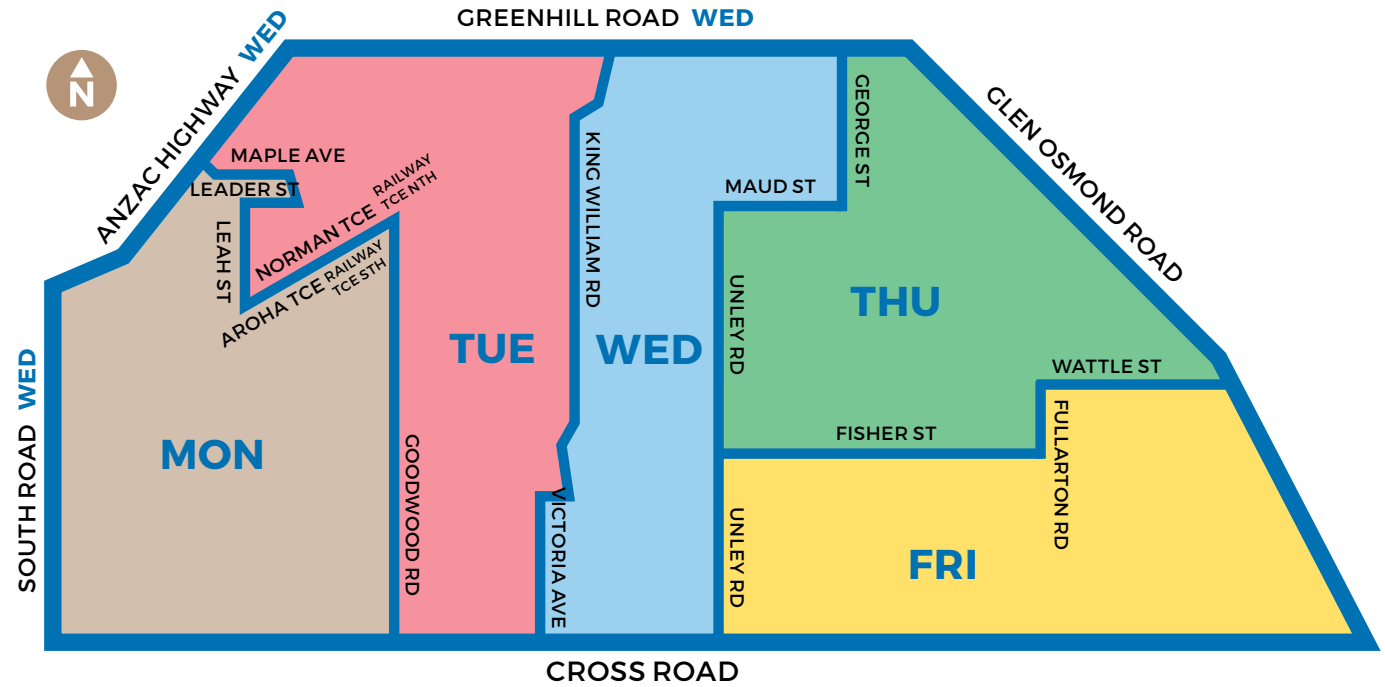

SEPTEMBER

M	T	W	T	F	S	S
1	2	3	4	5	6	7
8	9	10	11	12	13	14
15	16	17	18	19	20	21
22	23	24	25	26	27	28
29	30					

OCTOBER

M	T	W	T	F	S	S
		1	2	3	4	5
6	7	8	9	10	11	12
13	14	15	16	17	18	19
20	21	22	23	24	25	26
27	28	29	30	31		

NOVEMBER

M	T	W	T	F	S	S
					1	2
3	4	5	6	7	8	9
10	11	12	13	14	15	16
17	18	19	20	21	22	23
24	25	26	27	28	29	30

DECEMBER

M	T	W	T	F	S	S
1	2	3	4	5	6	7
8	9	10	11	12	13	14
15	16	17	18	19	20	21
22	23	24	25	26	27	28
29	30	31				

COLLECTION DAY MAP

Use this map to determine your collection day.

- AREA 1 – MONDAY
- AREA 2 – TUESDAY
- AREA 3 – WEDNESDAY
- AREA 4 – THURSDAY
- AREA 5 – FRIDAY

CALENDAR KEY

- Green organics bin (fortnightly)
- Yellow recycling bin (fortnightly)
- Blue waste to landfill bin (weekly)
- Public holiday collection as usual
- No collections on New Year's Day, Good Friday or Christmas Day. All collections will move to the next day for the remaining week.