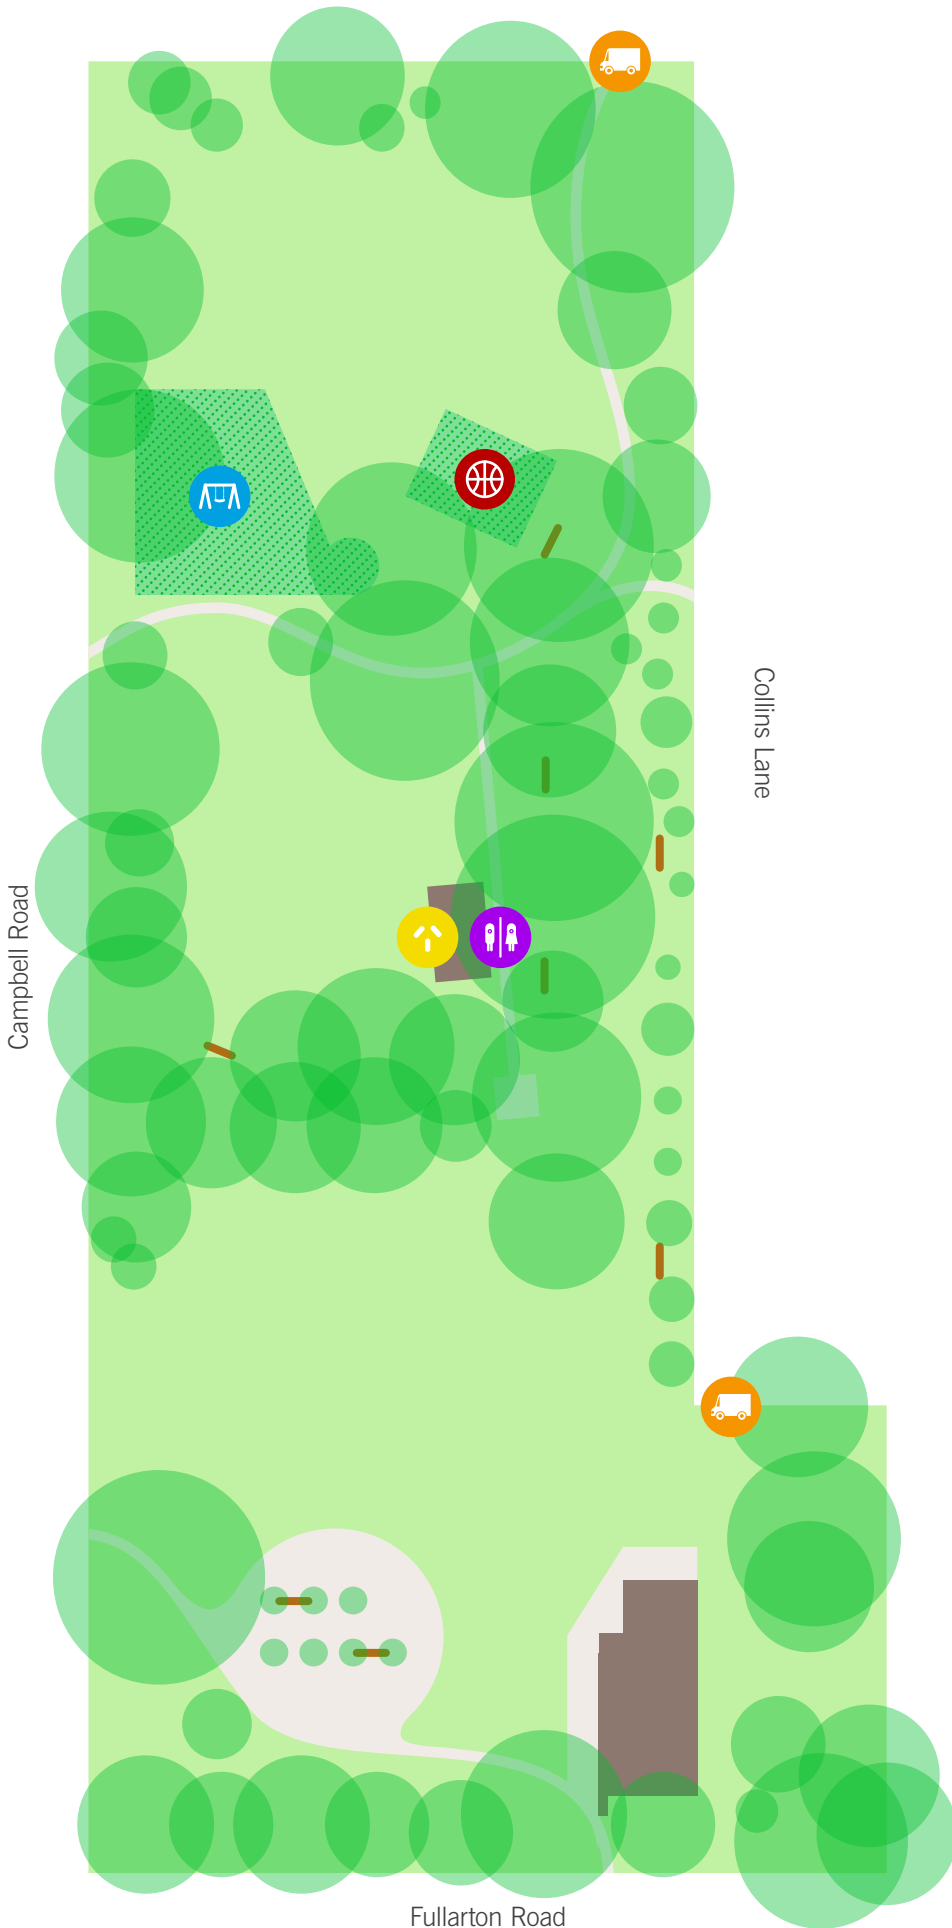

HOWARD FLOREY

CORNER CAMPBELL ROAD & FULLARTON ROAD, PARKSIDE

KEY

- Toilets
- Power
- Playground
- Vehicle Access
- Basketball Court

LEGEND

- Grass
- Tree
- Paths
- Parking
- Building
- Playground
- Garden
- Bench

CAPACITY

- Medium Scale Events <1,000